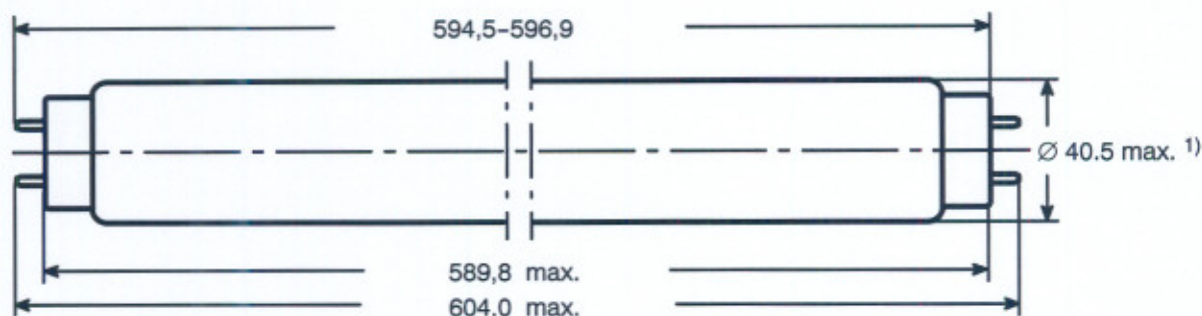

SLI SYLVANIA FLUORESCENT LAMP F40W/2FT/T12

50 Hz-Operation

DIMENSIONS (mm) :

Nominal dimensions: 590 x 38

Cap: G13 (IEC61-1 sheet 7004-51-7)

¹⁾ The maximum measure for the diameter includes out of round of the bulb and eccentricity versus the lamp axis.