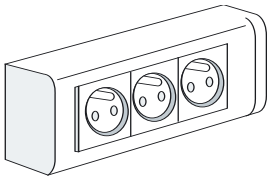

4 surface sockets Switched, contactor with indicator

Ref. : 4669

Description :

- 4 single phase sockets 2P+E 220V 10/16A for fixing to skirting, compartment for services or fascia strip
- Supply of 3m 1000 Ro2V x 2.5² core cable
- Supply of fixing screws

3 surface sockets Switched, Shuko pattern (German standard)

Ref. : 4641

Description :

- 3 single phase sockets 2P+E 220V 10/16A for fixing to skirting, compartment for services or fascia strip
- Supply of 3m 1000 Ro2V x 2.5² core cable
- Supply of fixing screws

The accessories electricity and

14

3 surface sockets Unswitched, Shuko pattern (German standard)

Ref. : 4640

Description :

- 3 single phase sockets 2P+E 220V 10/16A for fixing to skirting, compartment for services or fascia strip
- Supply of 3m 1000 Ro2V x 2,5² core cable
- Supply of fixing screws

Surface socket Single, unswitched

Ref. : 4635

Description :

- 1 single phase sockets 2P+E 220V 10/16A for fixing to skirting, compartment for services or fascia strip
- Supply of fixing screws

Electrical bracket 2 unswitched sockets