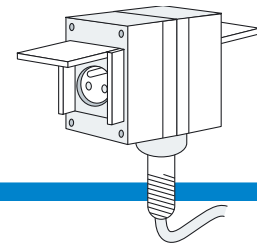

3 surface sockets Switched, Shuko pattern (German standard)

Ref. : 4641

Description :

- 3 single phase sockets 2P+E 220V 10/16A for fixing to skirting, compartment for services or fascia strip
- Supply of 3m 1000 Ro2V x 2.5² core cable
- Supply of fixing screws

The accessories electricity and

14

3 surface sockets Unswitched, Shuko pattern (German standard)

Ref. : 4640

Description :

- 3 single phase sockets 2P+E 220V 10/16A for fixing to skirting, compartment for services or fascia strip
- Supply of 3m 1000 Ro2V x 2,5² core cable
- Supply of fixing screws

Surface socket Single, unswitched

Ref. : 4635

Description :

- 1 single phase sockets 2P+E 220V 10/16A for fixing to skirting, compartment for services or fascia strip
- Supply of fixing screws

Electrical bracket 2 unswitched sockets

Ref. : 4631

Description :

- 1 single phase sockets 2P+E 220V 10/16A for fixing to skirting, compartment for service, fascia strip or on a weighing table
- With cable

fitting

Taps on table ❶

Swan neck mixer CW/HW at 250	Ref. : 4774
Swan neck CW at 150	Ref. : 4770
Swan neck CW at 250	Ref. : 4778
Swan neck DW at 150	Ref. : 4777
Swan neck DW at 300	Ref. : 4779
CA	Ref. : 4771
Vacuum	Ref. : 4772
Gas single tap	Ref. : 4773
Gas double tap at 90°	Ref. : 4766