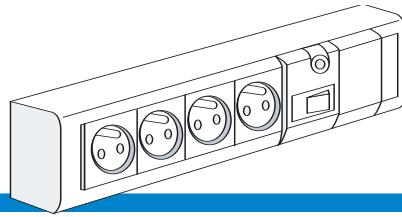

4 surface sockets Switched, contactor with indicator

Ref. : 4669

Description :

- 4 single phase sockets 2P+E 220V 10/16A for fixing to skirting, compartment for services or fascia strip
- Supply of 3m 1000 Ro2V x 2.5² core cable
- Supply of fixing screws

3 surface sockets Switched, Shuko pattern (German standard)

Ref. : 4641

Description :

- 3 single phase sockets 2P+E 220V 10/16A for fixing to skirting, compartment for services or fascia strip
- Supply of 3m 1000 Ro2V x 2.5² core cable
- Supply of fixing screws

The accessories electricity and

14

3 surface sockets Unswitched, Shuko pattern (German standard)

Ref. : 4640

Description :

- 3 single phase sockets 2P+E 220V 10/16A for fixing to skirting, compartment for services or fascia strip
- Supply of 3m 1000 Ro2V x 2,5² core cable
- Supply of fixing screws

Surface socket Single, unswitched

Ref. : 4635

Description :

- 1 single phase sockets 2P+E 220V 10/16A for fixing to skirting, compartment for services or fascia strip
- Supply of fixing screws

Electrical bracket 2 unswitched sockets