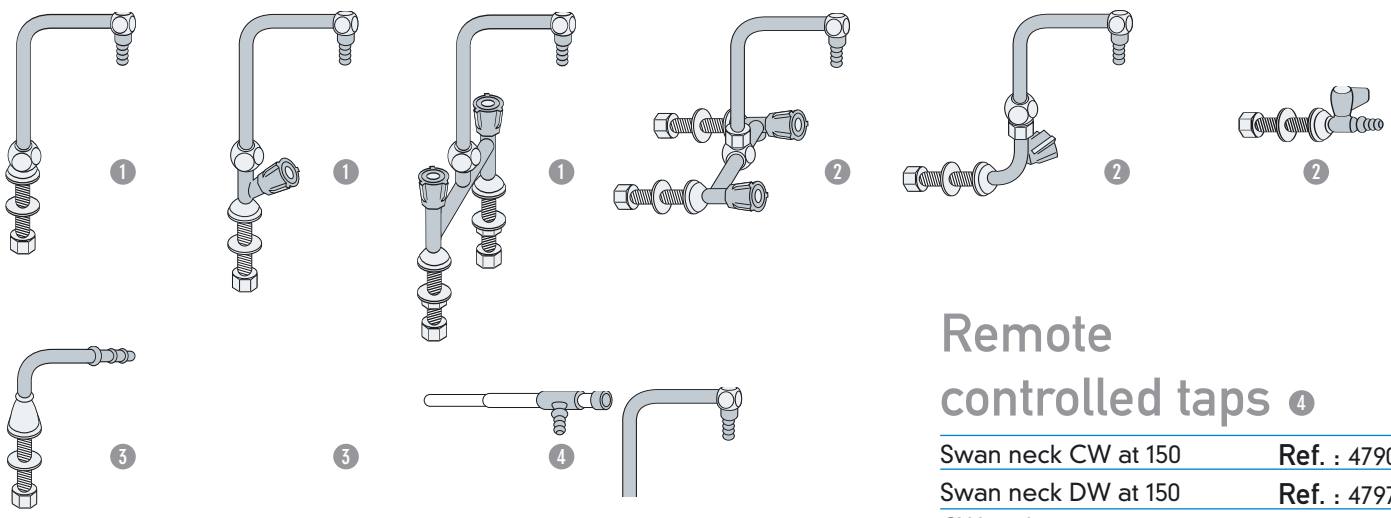

The accessories electricity and

14

3 surface sockets Unswitched, Shuko pattern (German standard)

Ref. : 4640

Description :

- 3 single phase sockets 2P+E 220V 10/16A for fixing to skirting, compartment for services or fascia strip
- Supply of 3m 1000 Ro2V x 2,5² core cable
- Supply of fixing screws

Surface socket Single, unswitched

Ref. : 4635

Description :

- 1 single phase sockets 2P+E 220V 10/16A for fixing to skirting, compartment for services or fascia strip
- Supply of fixing screws

Electrical bracket 2 unswitched sockets

Ref. : 4631

Description :

- 1 single phase sockets 2P+E 220V 10/16A for fixing to skirting, compartment for service, fascia strip or on a weighing table
- With cable

fitting

Taps on table ❶

Swan neck mixer CW/HW at 250	Ref. : 4774
Swan neck CW at 150	Ref. : 4770
Swan neck CW at 250	Ref. : 4778
Swan neck DW at 150	Ref. : 4777
Swan neck DW at 300	Ref. : 4779
CA	Ref. : 4771
Vacuum	Ref. : 4772
Gas single tap	Ref. : 4773
Gas double tap at 90°	Ref. : 4766

Taps on skirting-shelf ❷

CW outlet	Ref. : 4760
Swan neck mixer CW/HW at 250	Ref. : 4759
Swan neck CW at 150	Ref. : 4764
Swan neck CW at 250	Ref. : 4768
Swan neck DW at 160	Ref. : 4767
Swan neck DW at 250	Ref. : 4769
CA	Ref. : 4761
Vacuum	Ref. : 4762
Gas single tap	Ref. : 4763
Gas double tap at 90°	Ref. : 4765